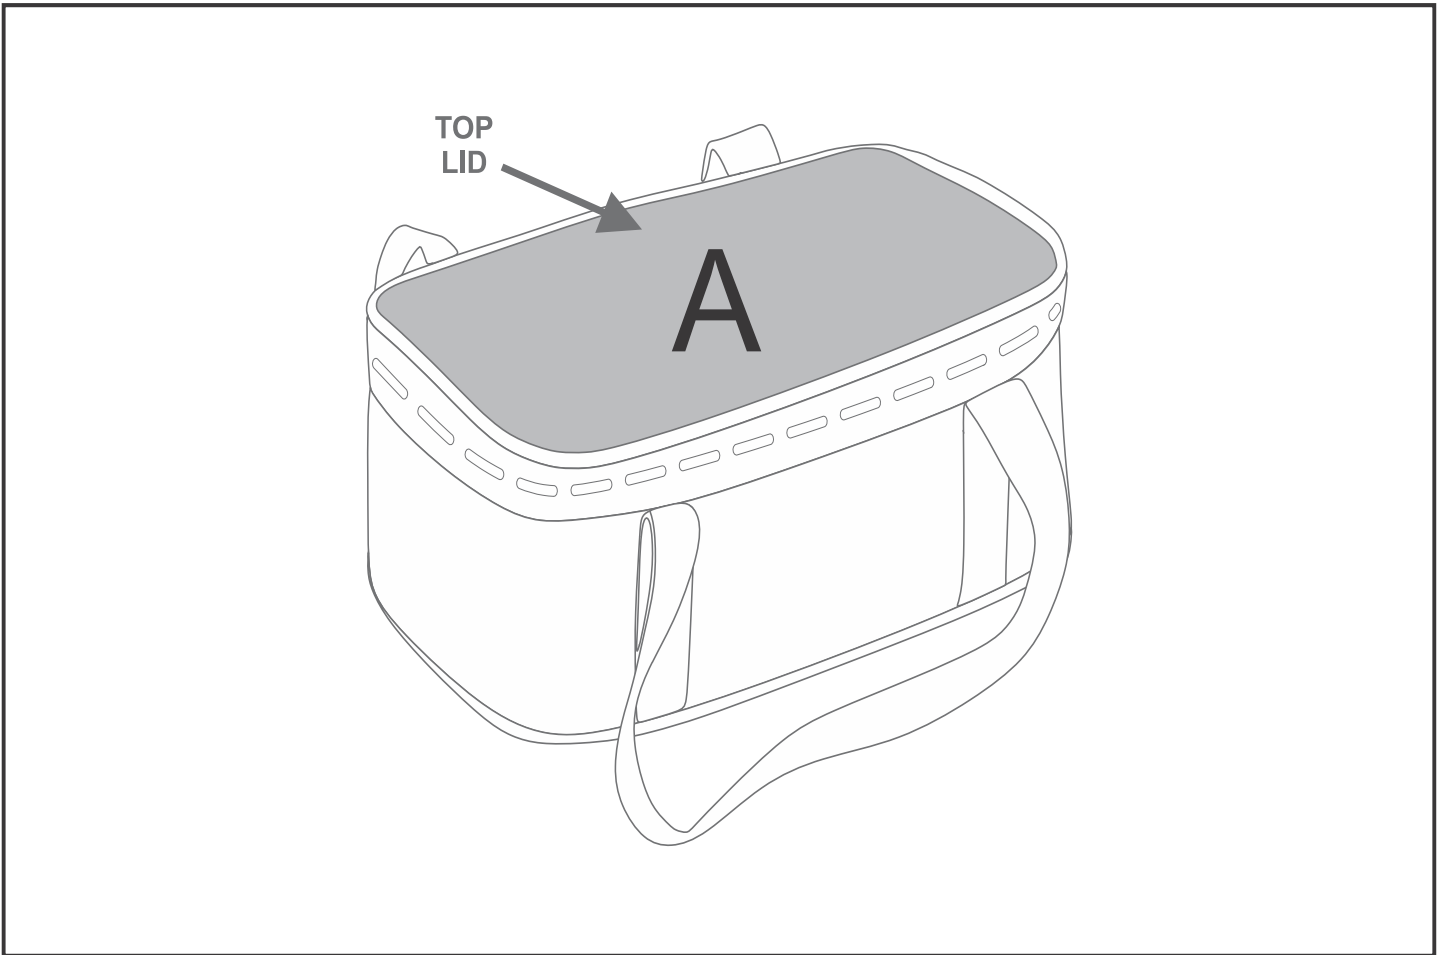

SG-HP-149-G

PPS Hoppla Sudwala Food Delivery Cooler Bag

Need to know:

- Includes 1-Position Sublimation (setup fees apply)
- Please Note: We cannot guarantee 100% logo Alignment on all Brandable Panels.

Branding Options:

Position	Branding Method (Branding Code)	No. of Colours	Dimension
A	Custom Sublimation A (CPSUB-A)	Full Colour	540mm wide x 390mm high